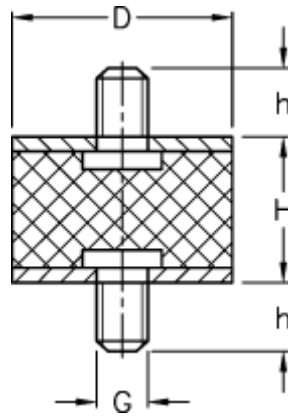

Article number: 51101063002610

Description: KLEE Vibration damper type 1  
20-20-1, M6x18/M6x18, NR - 57 shore

## Measures

---

D = 20  
G = M6  
h = 18  
H = 20